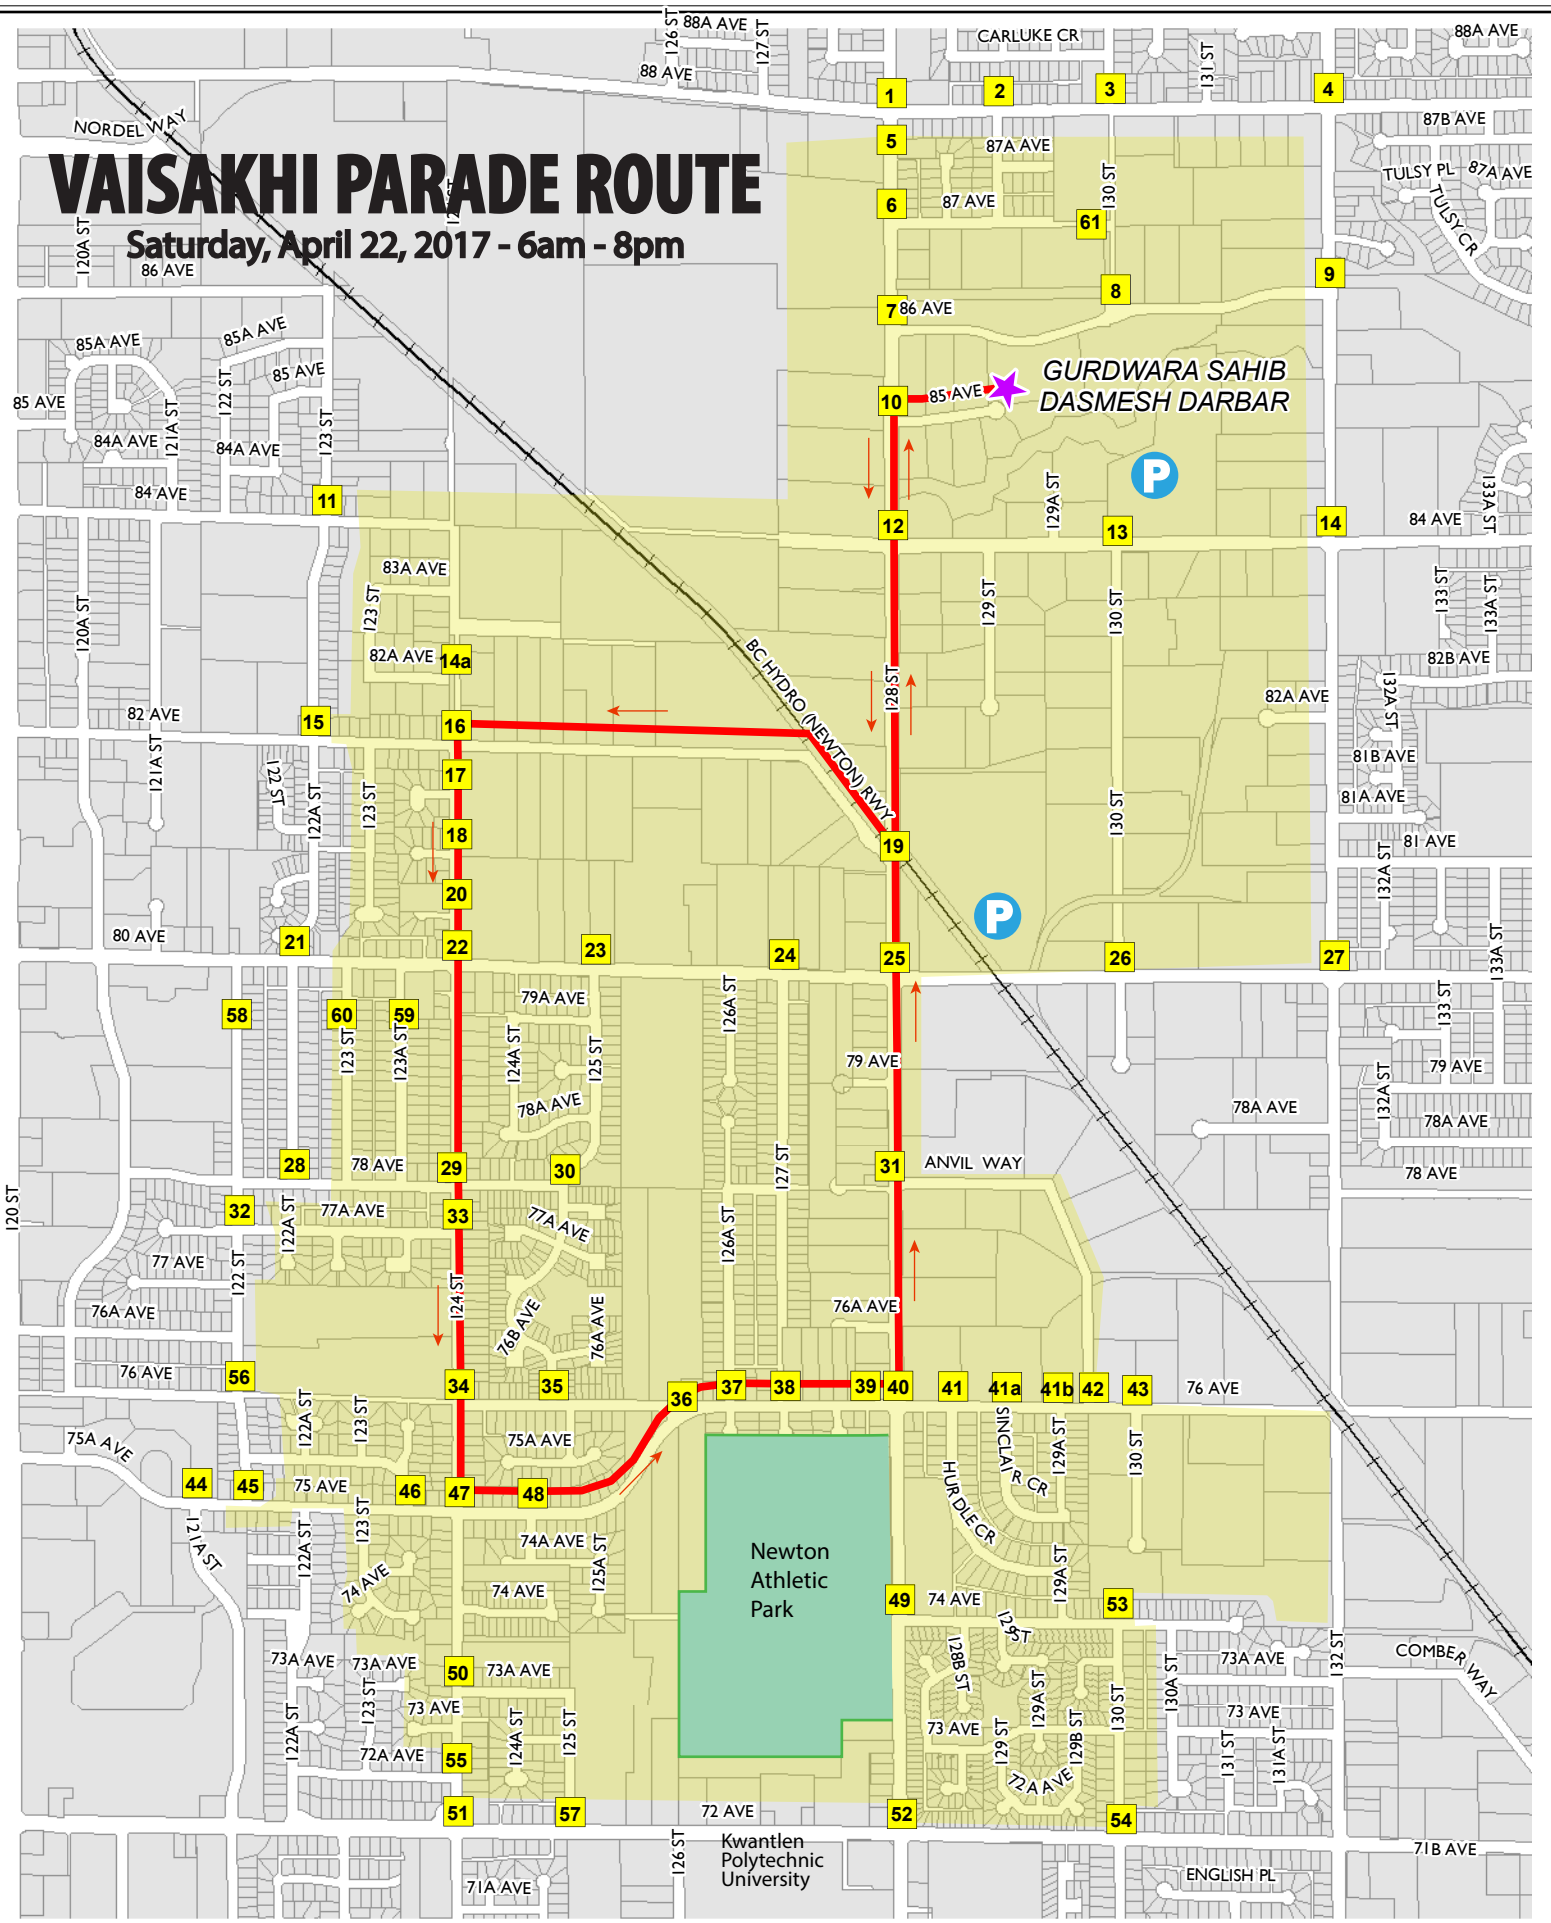

VAISAKHI PARADE ROUTE

Saturday, April 22, 2017 - 6am - 8pm

Area impacted by Road Closure
Parade Route

For more information:
www.surreyvaisakhiparade.com